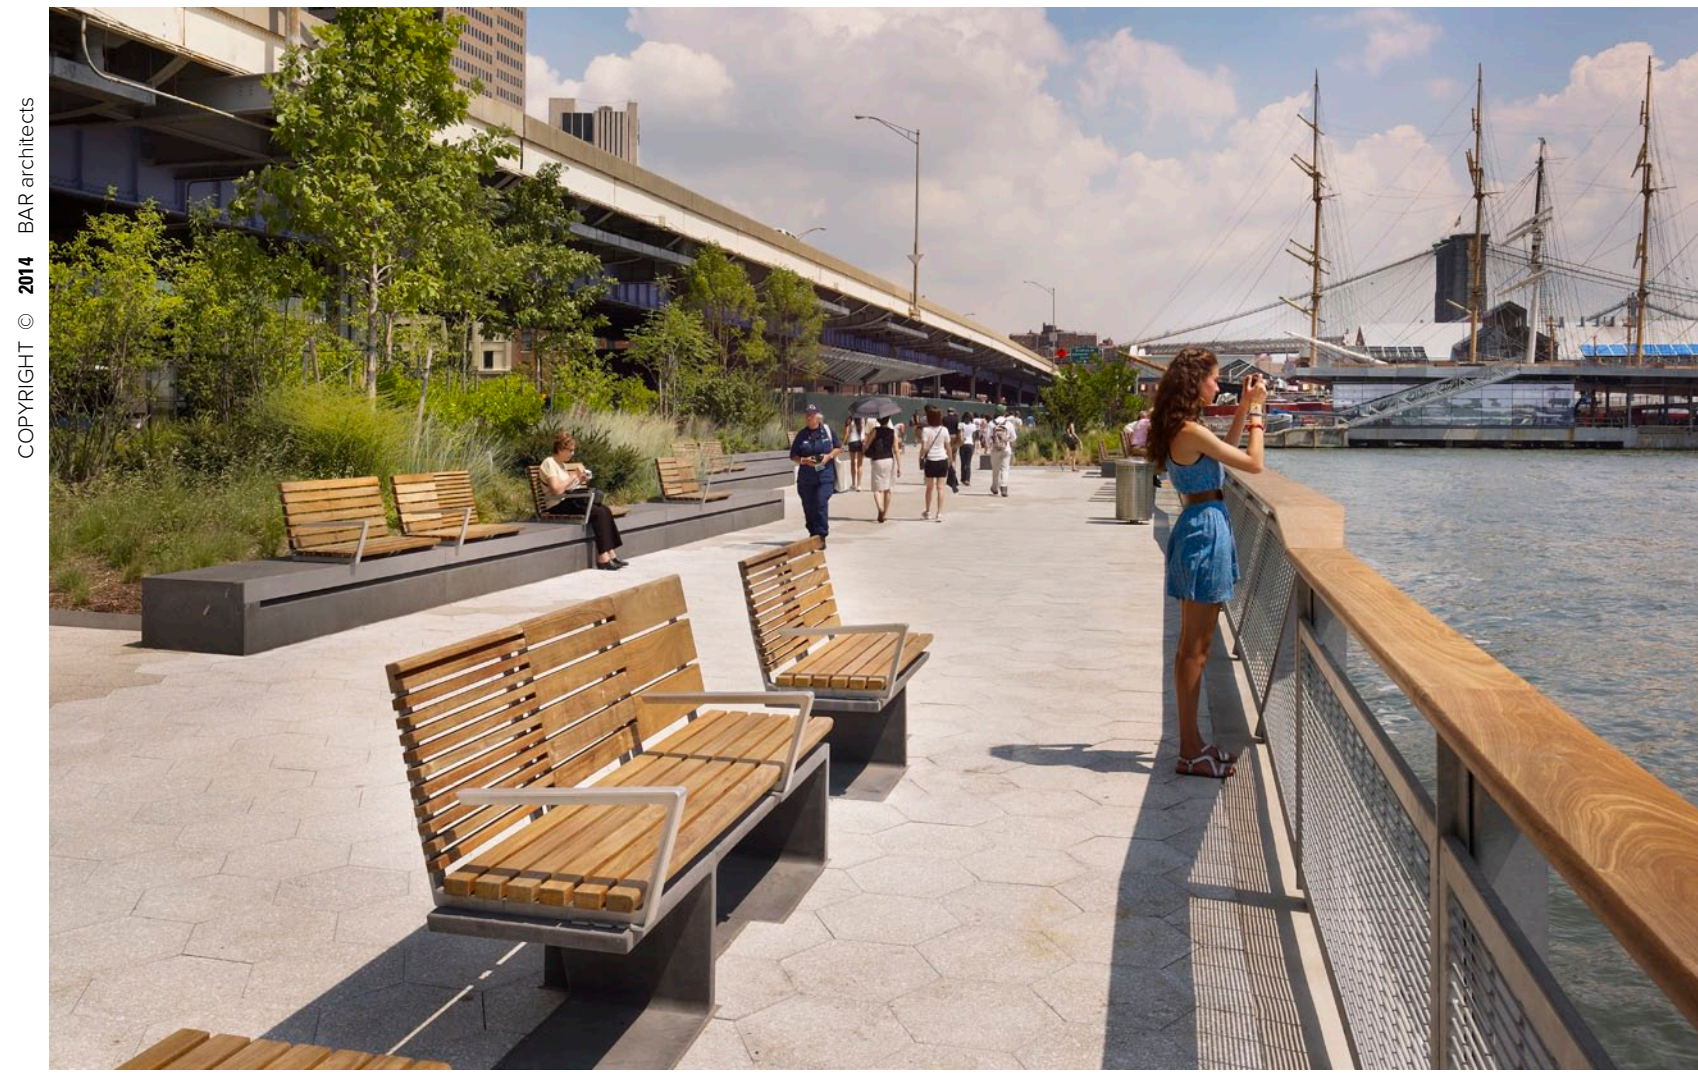

ALAMEDA POINT | ALAMEDA, CA

WATERFRONT PARK CHARACTER