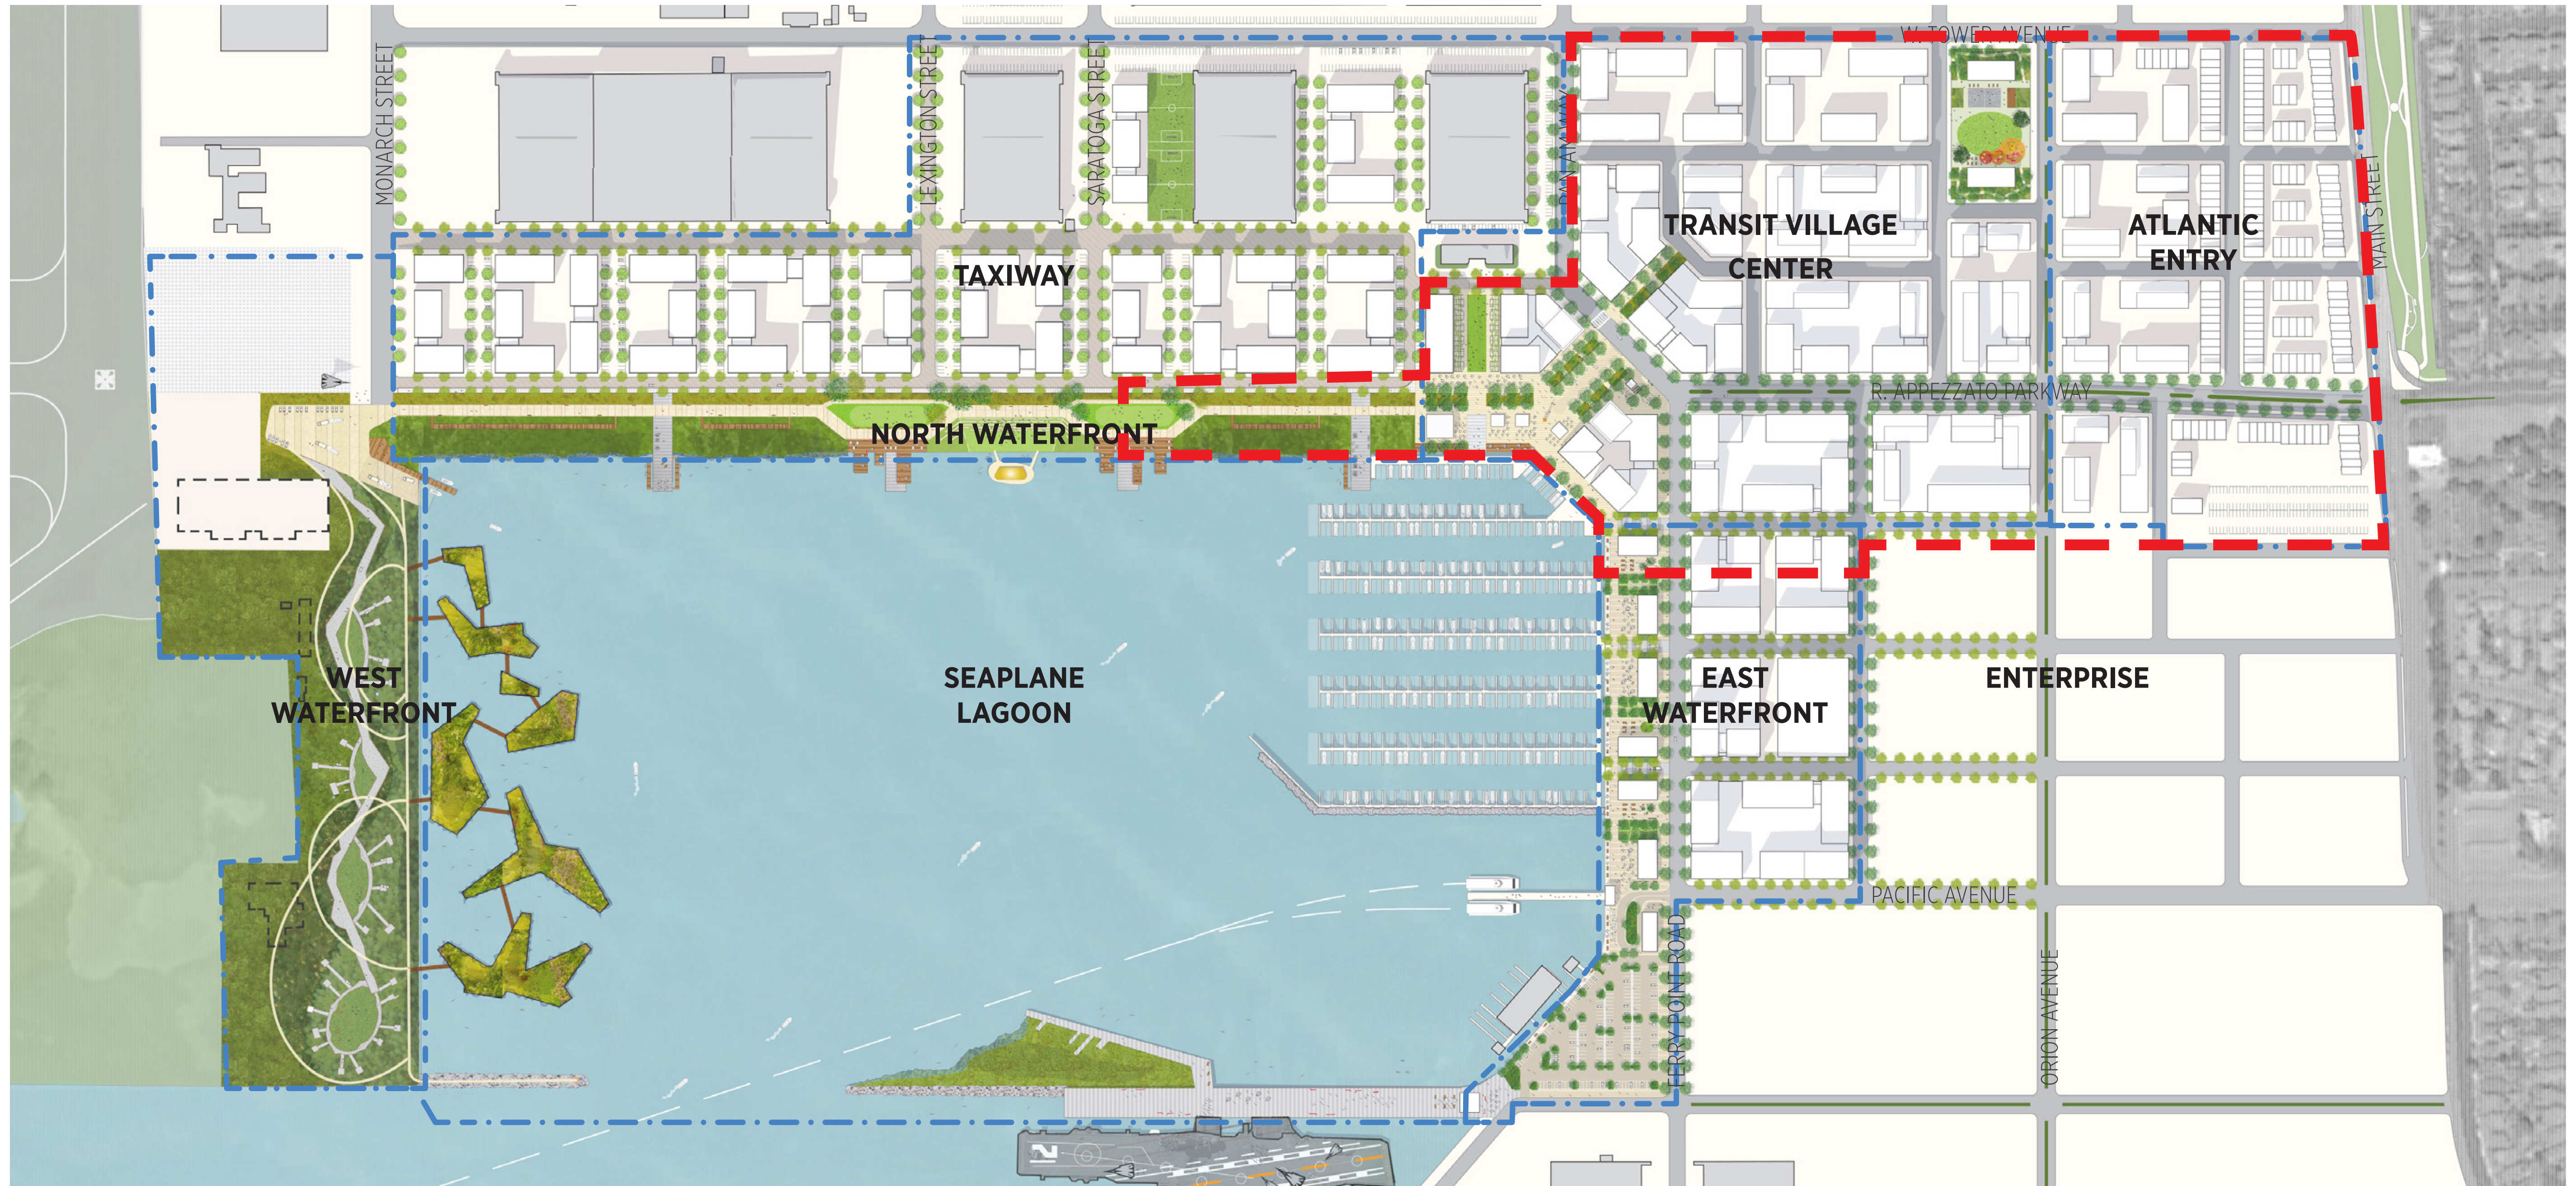

ALAMEDA POINT

ALAMEDA, CA

SITE "A" LOCATION

ALAMEDA POINT

ALAMEDA, CA

EXISTING SITE "A"

* DRAWING FROM JULY ALAMEDA POINT PRECISE PLAN

ALAMEDA POINT

ALAMEDA, CA

PRECISE PLAN - SITE A

ALAMEDA POINT

ALAMEDA, CA

ALAMEDA POINT PARTNERS - ILLUSTRATIVE SITE PLAN

- Dedicated Transit
- Primary Transit
- Secondary Transit
- Other Street

* DRAWING FROM JULY ALAMEDA POINT PRECISE PLAN

ALAMEDA POINT | ALAMEDA, CA

ILLUSTRATIVE SITE PLAN - CONNECTIVITY

1

2

3

4

6

7

ALAMEDA, CA

NEIGHBORHOOD PARK CHARACTER

* IMAGE FROM JULY ALAMEDA POINT PRECISE PLAN

ALAMEDA POINT

ALAMEDA, CA

WATERFRONT PLAZA COMPARISONS

* IMAGE FROM JULY ALAMEDA POINT PRECISE PLAN

- 1 OUTDOOR CAFE SEATING
- 2 PEDESTRIAN PROMENADE
- 3 MARINA
- 4 MARINA EDGE SEATING AND PLANTING