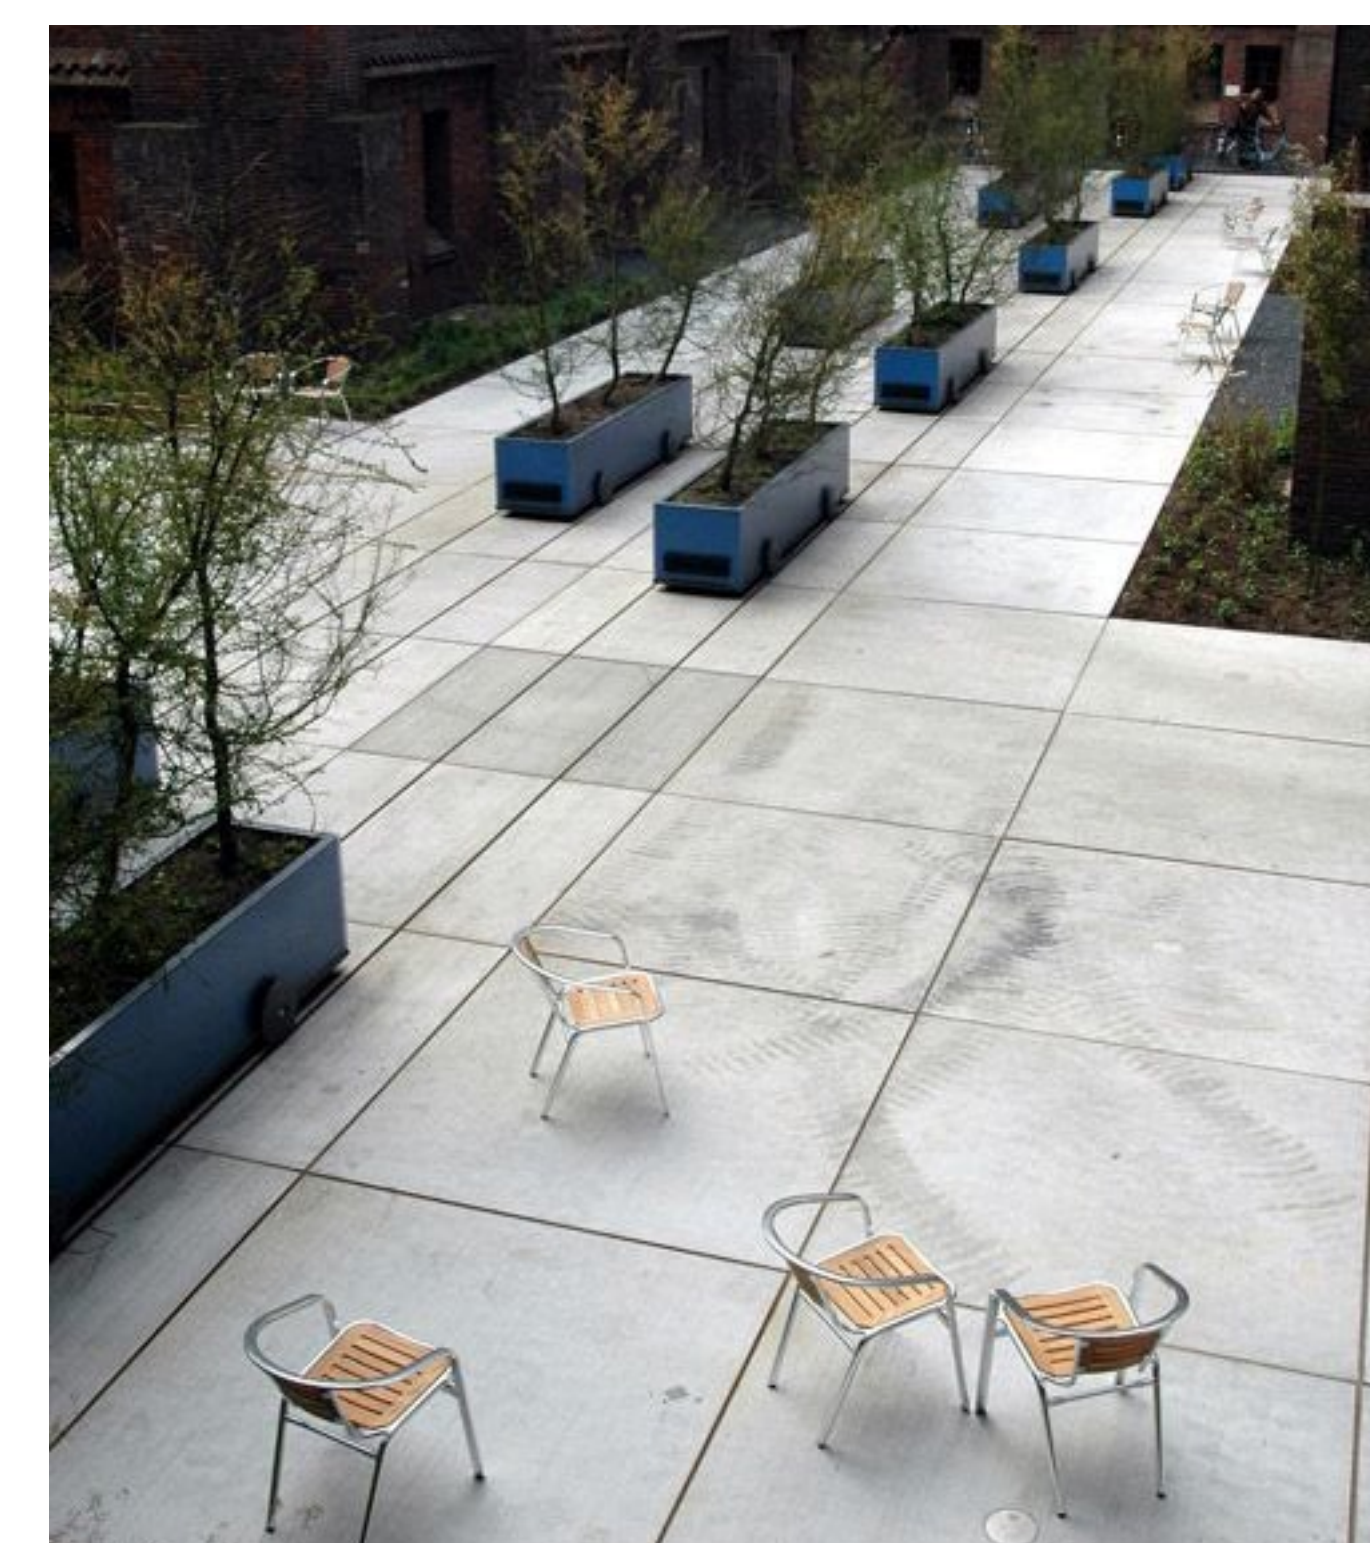

ALAMEDA POINT | ALAMEDA, CA

URBAN PARK CHARACTER